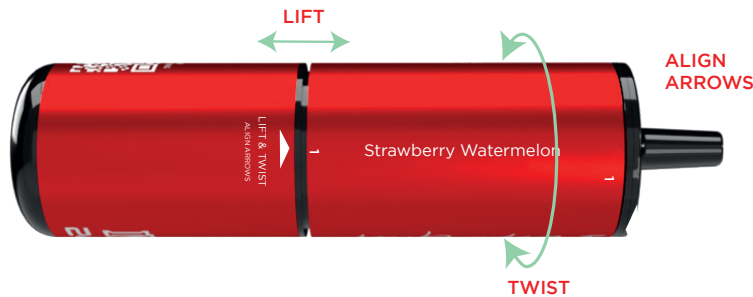

**20MG**  
SALT  
NICOTINE

**1500 MAH  
BATTERY**  
FULL POWER  
DELIVERY

**1**  
Remove Cap and insert all 4 pods

**2**  
Align arrows with the numbers to  
vape

**3**  
Lift and twist to switch pod  
and align arrows to vape

1. Remove cap and insert all 4 pods
2. Align top and arrows by rotating cap to vape
3. Lift and twist to switch pod and align arrows to vape

Online Instructions